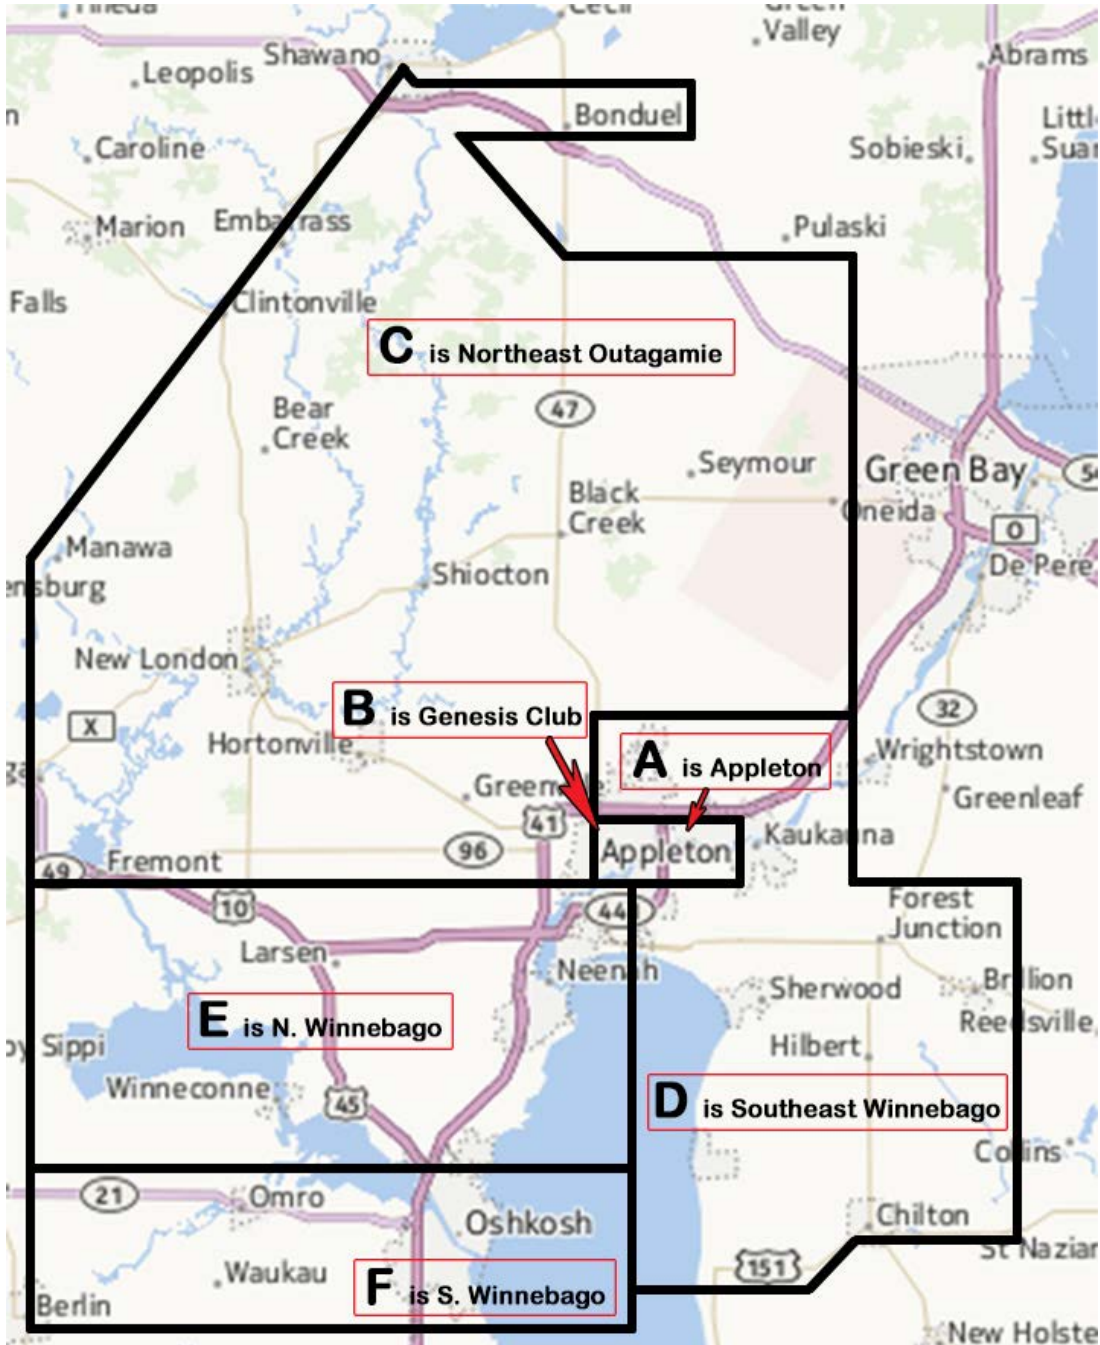

District 02 Map

LCM Subdistrict A (Appleton Groups) – Cheryl L. lcma@district02aa.org

LCM Subdistrict B (Genesis Club) – Anne B. lcbm@district02aa.org

LCM Subdistrict C (Northern Groups) – Julie S. lcmc@district02aa.org

LCM Subdistrict D (Southeast Groups) – Bob H. lcmd@district02aa.org

LCM Subdistrict E (Northern Winnebago Groups) – Michael S. lcme@district02aa.org

LCM Subdistrict F (Southern Winnebago Groups) – Richard T. lcmf@district02aa.org