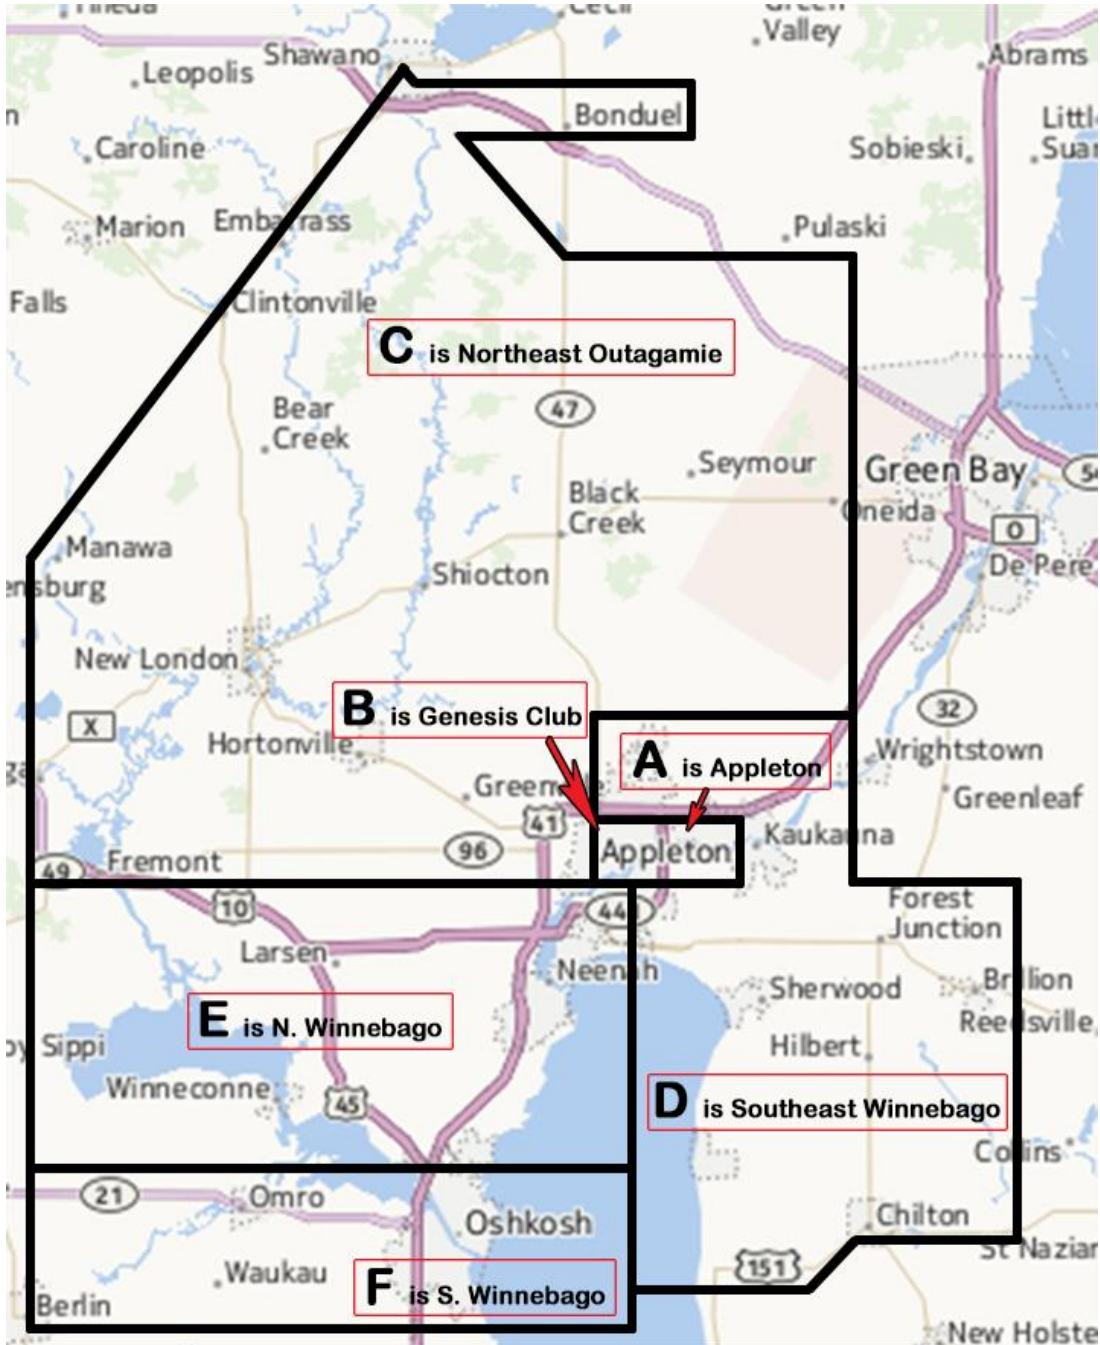

District 02 Map

LCM Subdistrict A (Appleton Groups) – Rob R. lcma@district02aa.org

LCM Subdistrict B (Genesis Club) – Jack H. lcmb@district02aa.org

LCM Subdistrict C (Northern Groups) – Brent H. lcmc@district02aa.org

LCM Subdistrict D (Southeast Groups) – Jen O. lcmd@district02aa.org

LCM Subdistrict E (Northern Winnebago Groups) – Jodi L. lcme@district02aa.org

LCM Subdistrict F (Southern Winnebago Groups) – David N. lcmf@district02aa.org