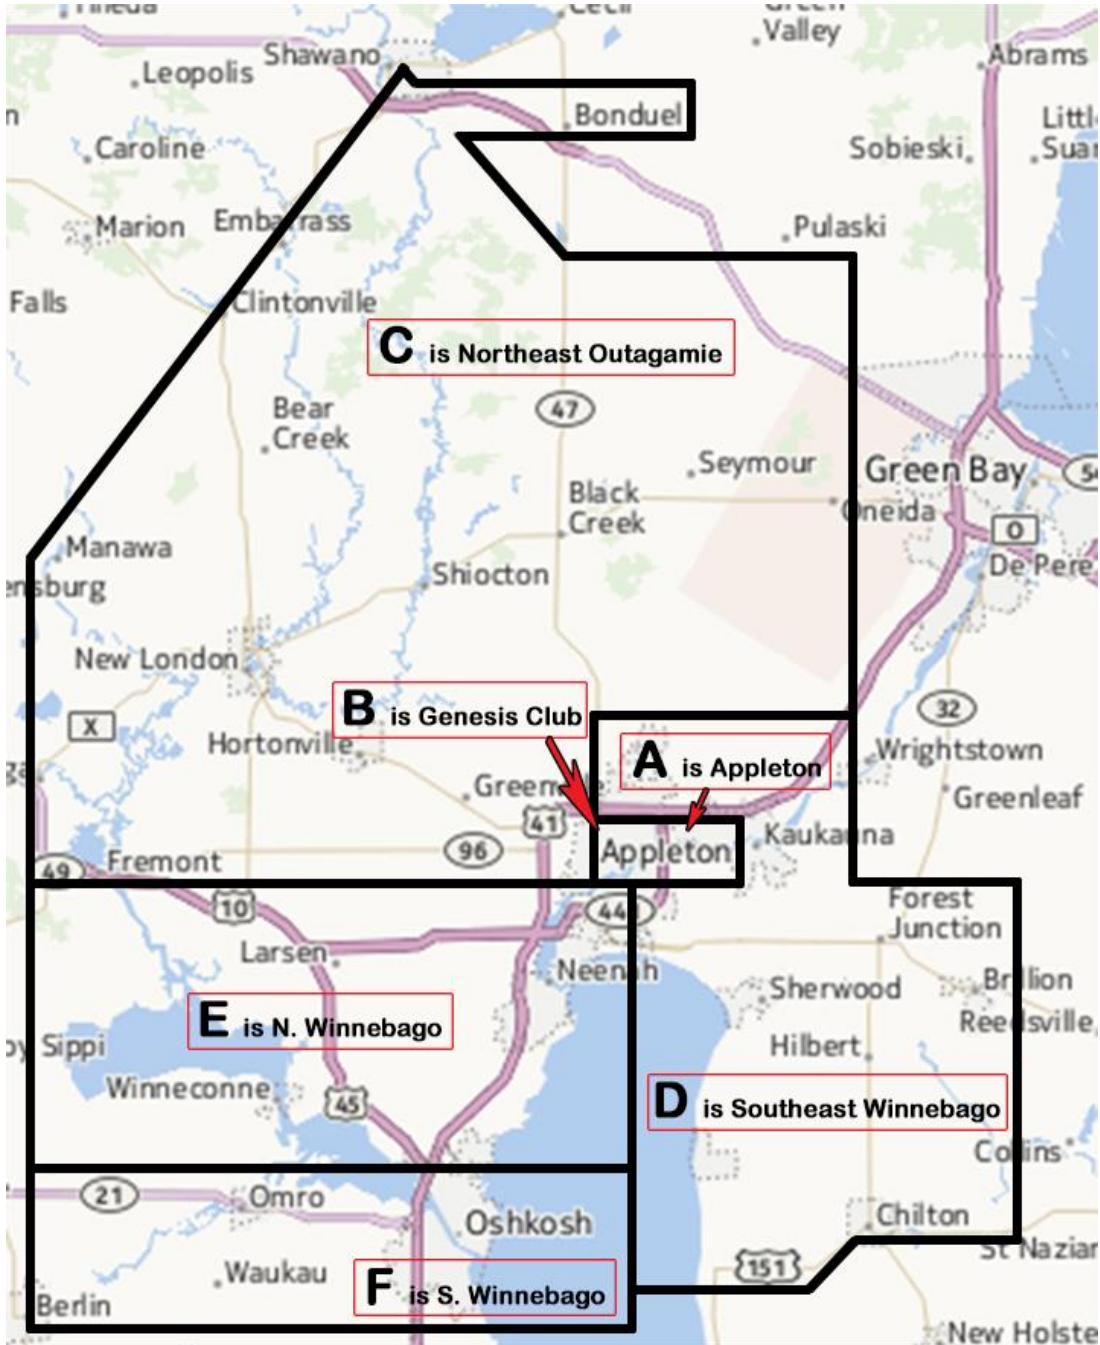

District 02 Map

LCM Subdistrict A (Appleton Groups) – Cheryl L. lcma@district02aa.org

LCM Subdistrict B (Genesis Club) – Anne B. lcbm@district02aa.org

LCM Subdistrict C (Northern Groups) – Julie S. lcmc@district02aa.org

LCM Subdistrict D (Southeast Groups) – Bob H. lcmd@district02aa.org

LCM Subdistrict E (Northern Winnebago Groups) – TBD lcme@district02aa.org

LCM Subdistrict F (Southern Winnebago Groups) – Richard T. lcmf@district02aa.org