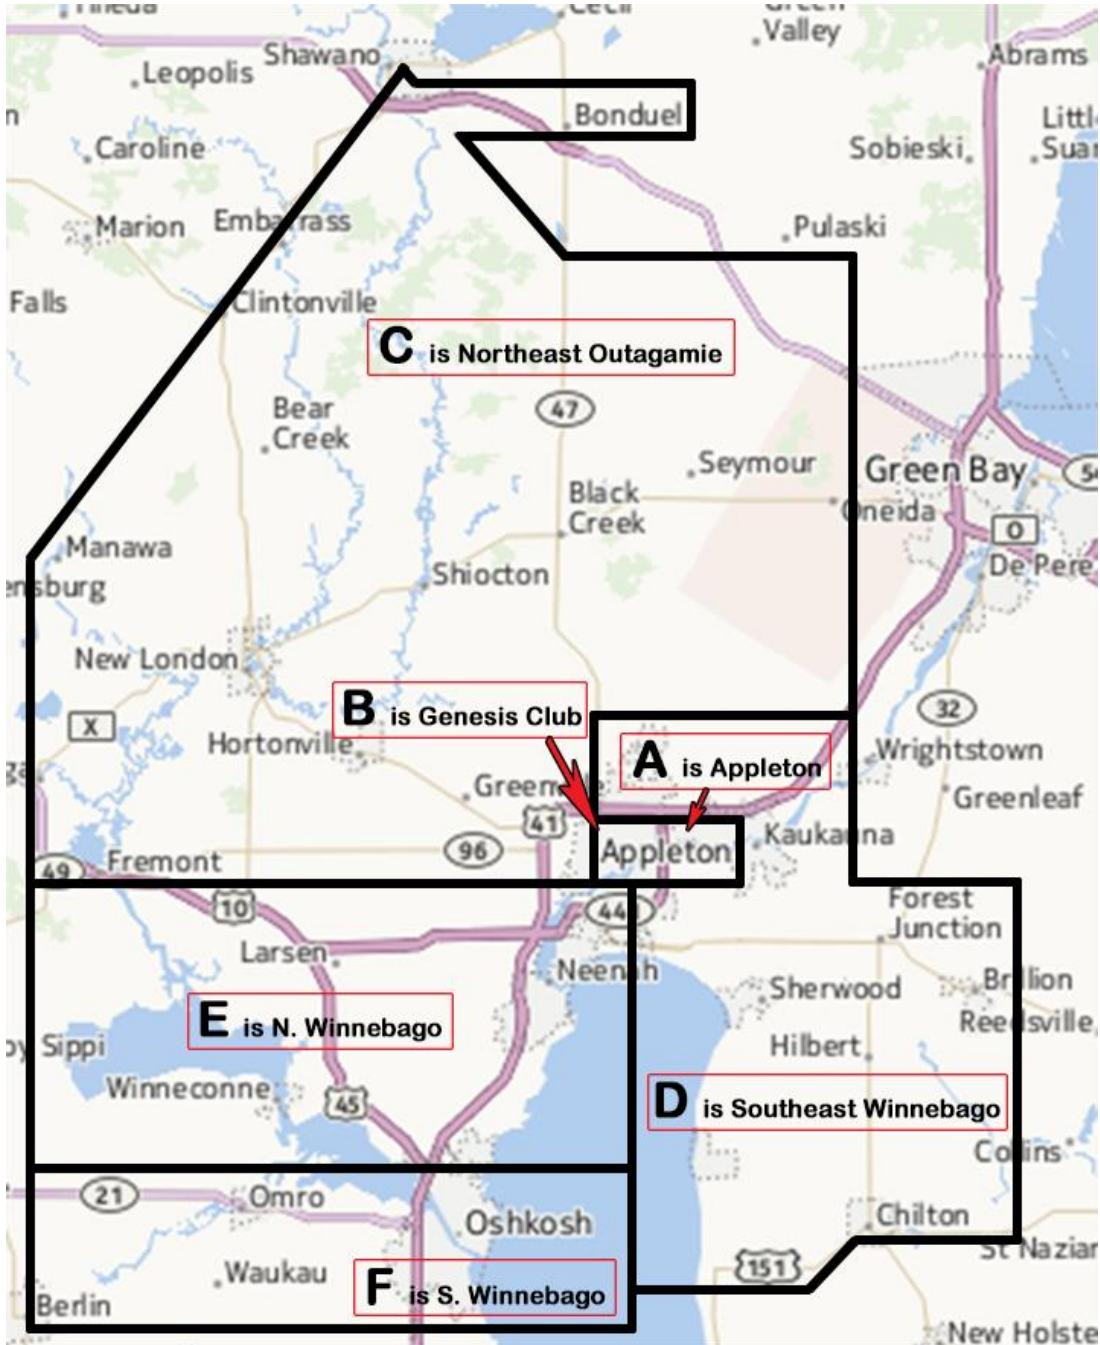

## District 02 Map

LCM Subdistrict A (Appleton Groups) – Rob R. [lcma@district02aa.org](mailto:lcma@district02aa.org)

LCM Subdistrict B (Genesis Club) – Brent H. [lcmb@district02aa.org](mailto:lcmb@district02aa.org)

LCM Subdistrict C (Northern Groups) – Brent H. [lcmc@district02aa.org](mailto:lcmc@district02aa.org)

LCM Subdistrict D (Southeast Groups) – Jen O. [lcmd@district02aa.org](mailto:lcmd@district02aa.org)

LCM Subdistrict E (Northern Winnebago Groups) – Jodi L. [lcme@district02aa.org](mailto:lcme@district02aa.org)

LCM Subdistrict F (Southern Winnebago Groups) – David N. [lcmf@district02aa.org](mailto:lcmf@district02aa.org)